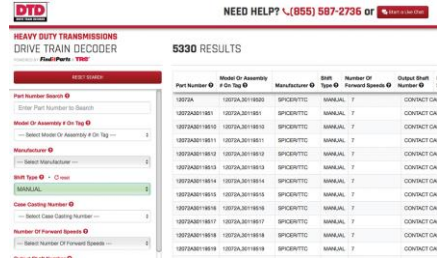

DRIVETRAIN DECODER (DTD)

WEB-BASED TOOL DESIGNED TO HELP QUICKLY AND ACCURATELY IDENTIFY THE CORRECT UNIT

- Contains over 7,500 complete assembly numbers.
- 22,000 OE cross references built in; current and previous models.
- Downloadable PDF of results, including final part # and all specifications.
- Allows you to significantly grow your drivetrain business.
- Smartphone and tablet friendly.
- Secure personal login credentials.

FIVE EASY STEPS TO FINDING YOUR PART

STEP 1
Login using secure credentials.

STEP 2
Select a product type to start.

STEP 3
Select the appropriate product features.

STEP 4
Answer the specification questions to narrow down to a single part number.