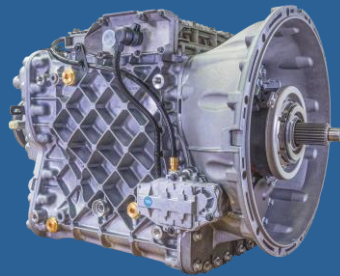

## WHEN IT COMES TO AUTOMATED MANUAL TRANSMISSIONS (AMT) IT'S TIME TO ADAPT TO A RENEWED WAY OF THINKING

Mack mDrive™

Volvo I-Shift™

Eaton AMT

Detroit DT12

AMT'S MAXIMIZE FUEL ECONOMY AND DRIVER COMFORT.  
RENEWED INCREASES YOUR INITIAL INVESTMENT LONGEVITY  
BY OFFERING REMANUFACTURED SOLUTIONS.

- All units are completely disassembled, cleaned and remanufactured.
- The parts and components undergo a stringent inspection process.
- All parts are measured to the quality specifications set by the original equipment manufacturer.
- Includes the latest high range drum, range clutch, engaging ring and synchronizer ring updated by engineering.
- All critical components and "high wear" items are replaced.
- Backed by a two-year warranty that includes a 100% replacement of bearings, seals, gaskets and speed sensor.
- 100% dynamometer tested to ensure quality, efficiency and uptime to minimize the impact to your bottom line.