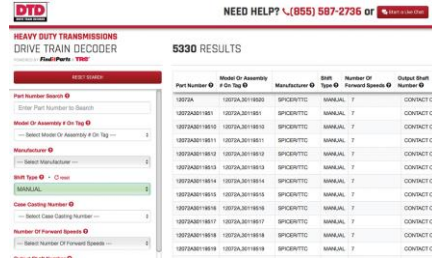

STEP 3
Select the appropriate product features.